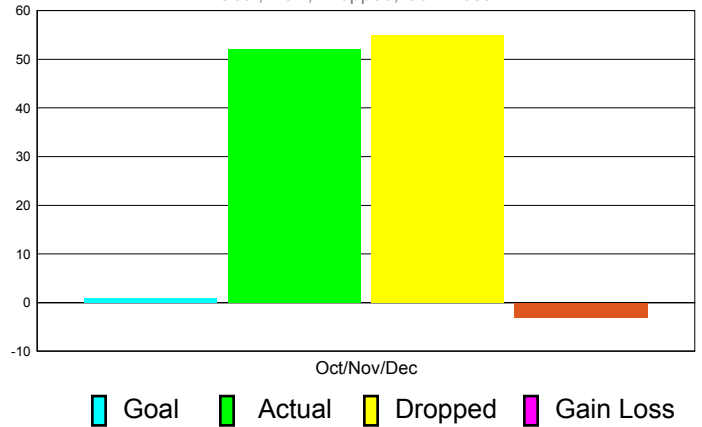

Club Results 2011-2012

Goal, New, Dropped, Gain/Loss

MEMBERSHIP

Membership Results
2011-2012

Membership
2010-2011

Month	Net Memb Goal	Actual New Memb	Actual Dropped Memb	Gain/Loss of Memb	Gain/ Loss of Memb
Oct/Nov/Dec	1	52	55	-3	-23
Totals	1	52	55	-3	-23

Membership Results 2011-2012

Goal, New, Dropped, Gain/Loss

Comparison of Club Gain/Loss

Current Year Compared to the Previous Year

Comparison of Membership Gain/Loss

Current Year Compared to the Previous Year